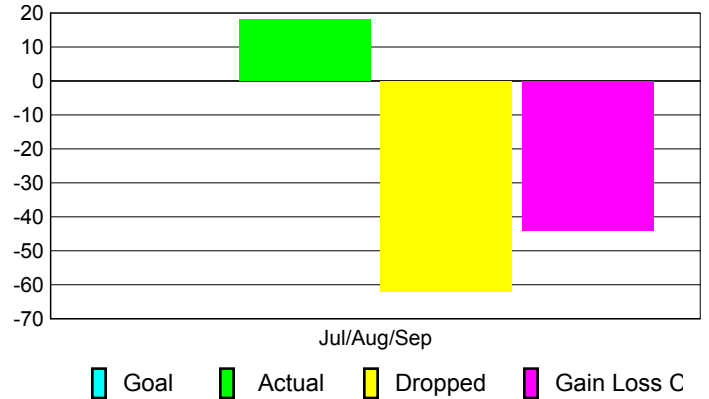

Membership Results 2010-2011

Goal, New, Dropped, Gain/Loss